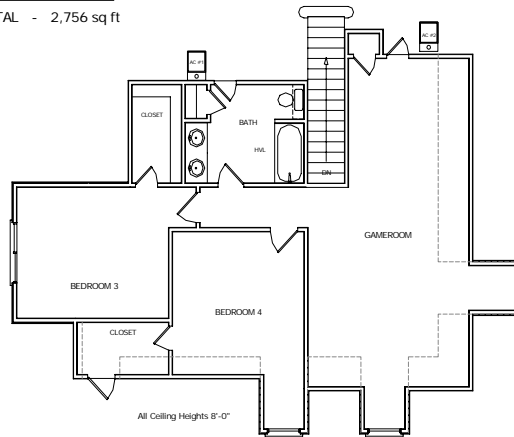

# Arlington

LIVING AREA  
1st Floor - 1,772 sq ft  
2nd Floor - 984 sq ft  
TOTAL - 2,756 sq ft

SunCraft Homes, Inc.  
1309 West Detroit  
Broken Arrow, OK. 74012  
918-259-8000 ( Office)  
918-259-0104 ( Fax)

Floor Plans, Elevations And  
Features are Subject To Change  
Without Prior Notice