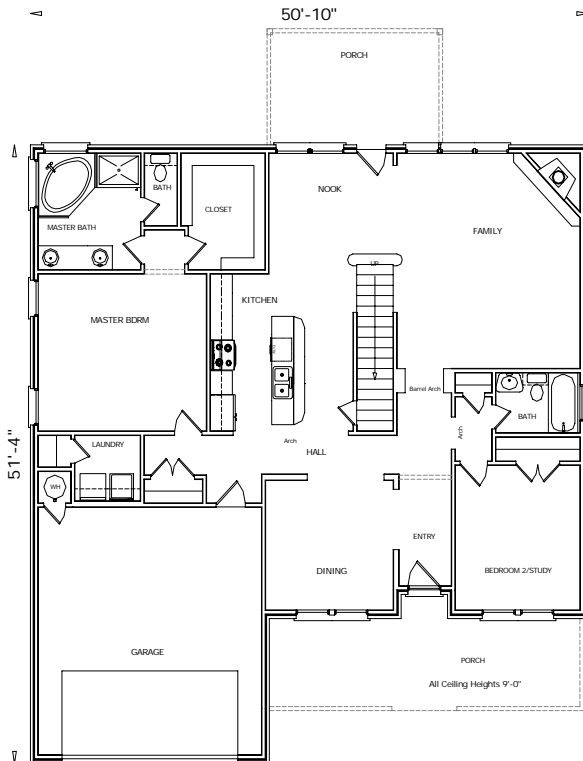

# Arlington

LIVING AREA  
1st Floor - 1,772 sq ft  
2nd Floor - 984 sq ft  
TOTAL - 2,756 sq ft

SunCraft Homes, Inc.  
1309 West Detroit  
Broken Arrow, OK. 74012  
918-259-8000 ( Office)  
918-259-0104 ( Fax)

Floor Plans, Elevations And  
Features are Subject To Change  
Without Prior Notice